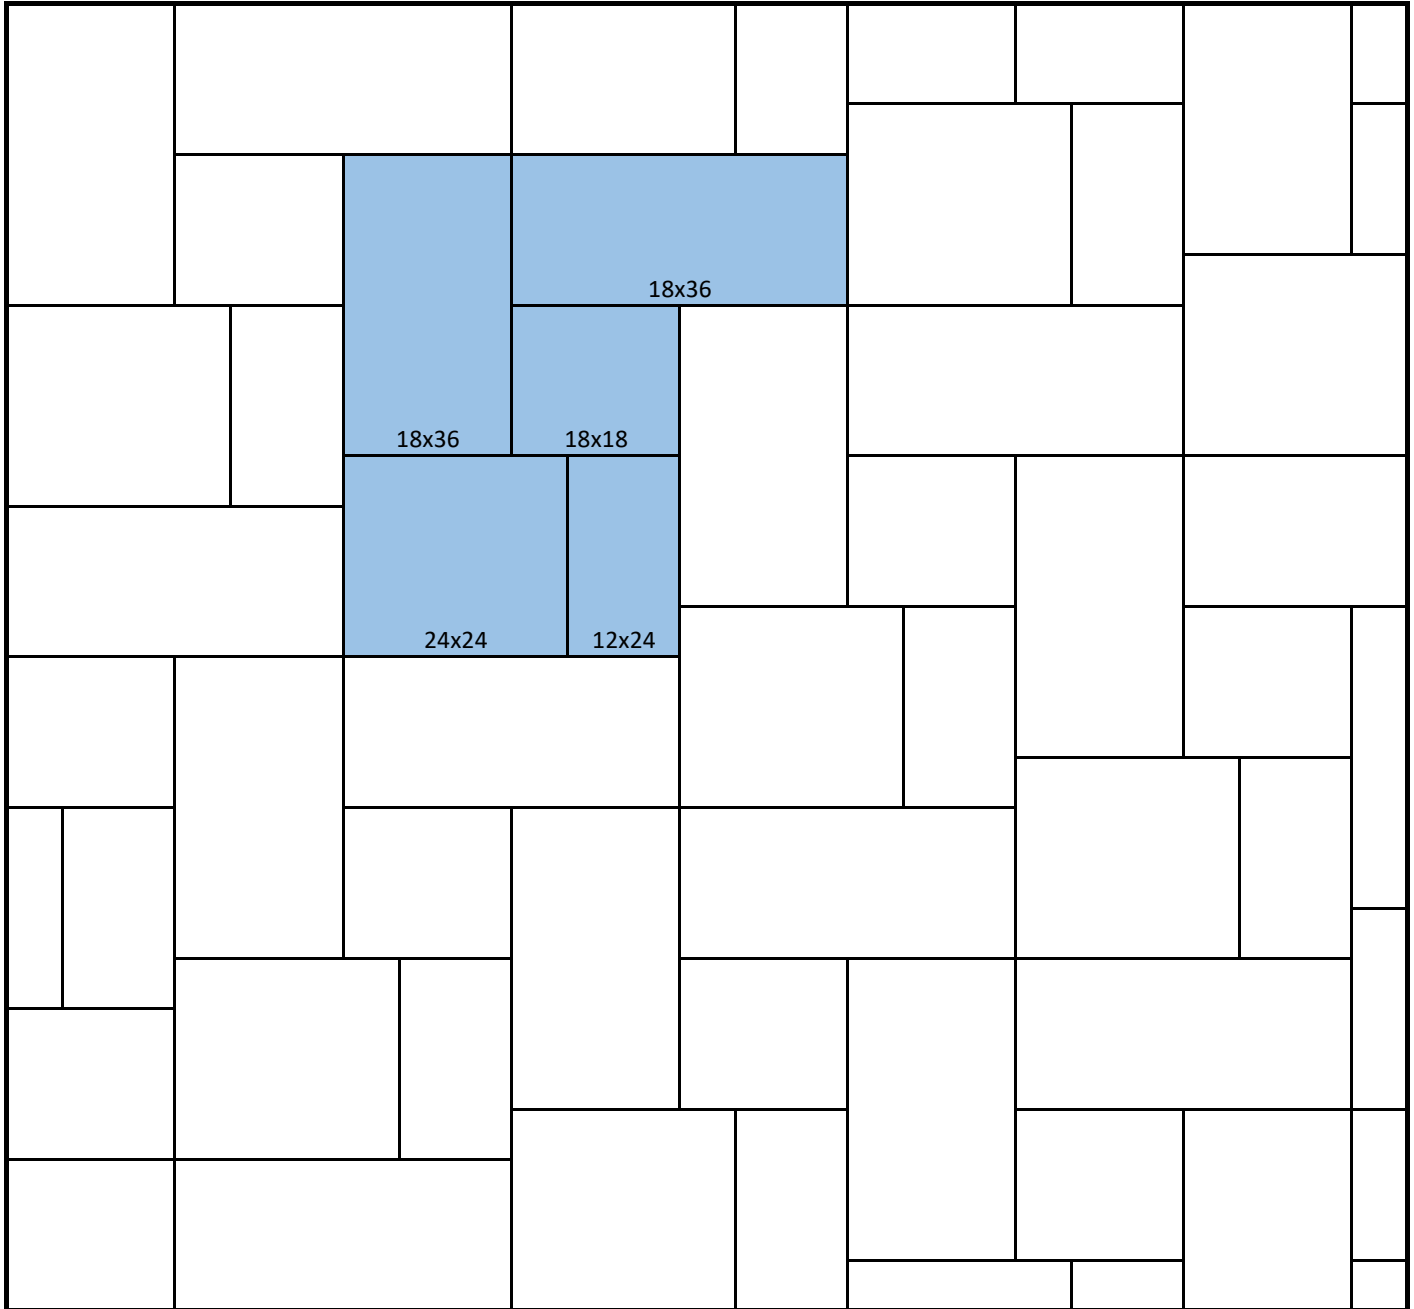

MODULAR PATTERN 4 SIZES LAYOUT

1 Set Includes:

- 1 pc 12"x24"= 11.60%
- 1 pc 18"x18"= 13.04%
- 1 pc 24"x24"= 23.18%
- 2 pcs 18"x36"= 52.17%

1 Set = 17.25 sqft.