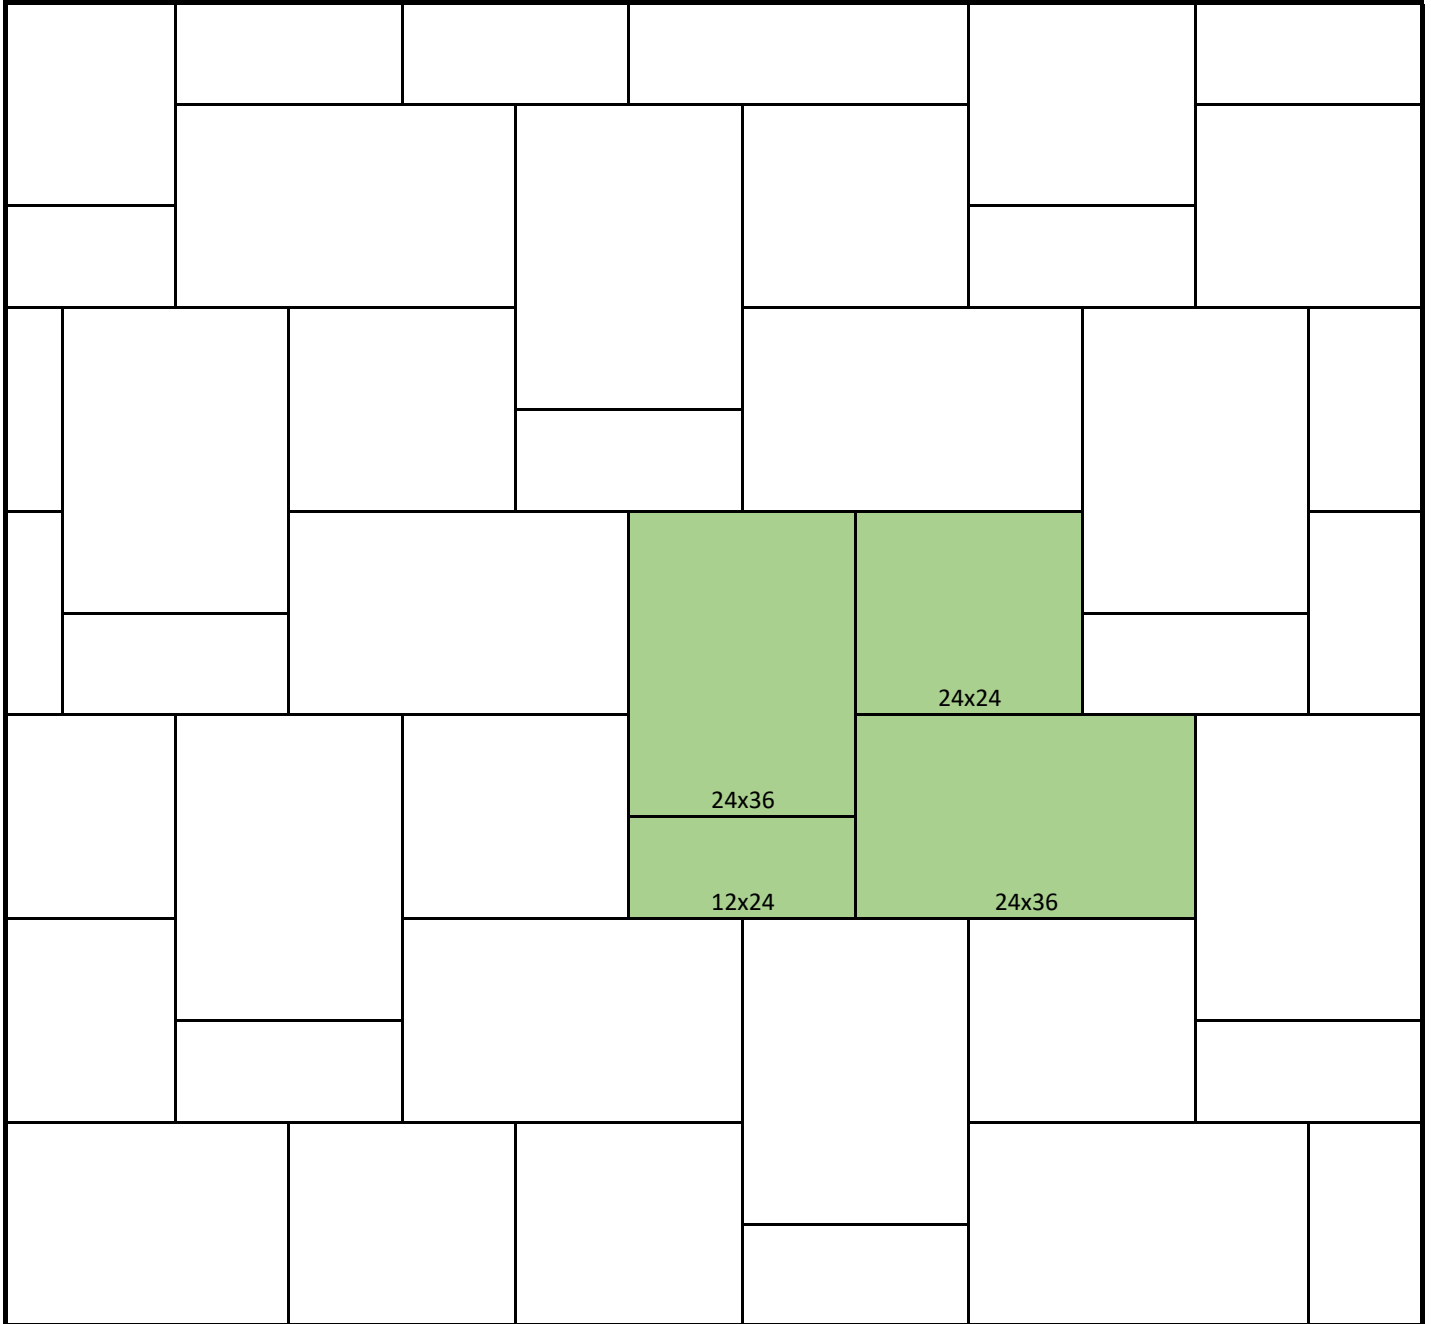

MODULAR PATTERN - 3 SIZES LAYOUT

1 Set Includes:

- 1 pc 12"x24"= 11.11%
- 1 pc 24"x24"= 22.22%
- 2 pcs 24"x36"= 66.67%

1 Set = 17.43 sqft.